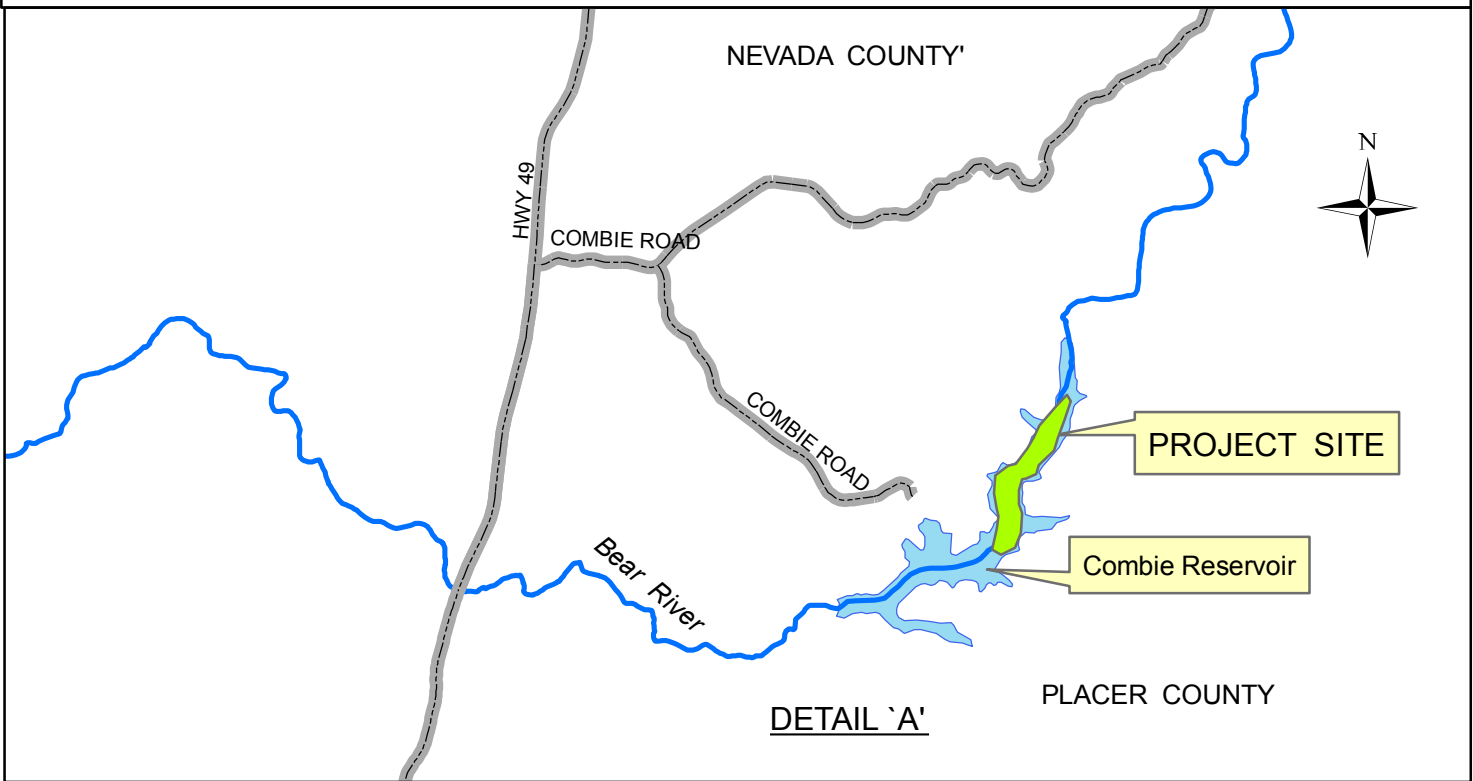

PROJECT LOCATION

S:\ArcView\Mercury Removal from Combie Loc.mxd

Job Title: **COMBIE RESERVOIR SEDIMENT AND MERCURY REMOVAL PROJECT**

Date: December 2007

Drawn By: C. Holman

NEVADA IRRIGATION DISTRICT

NEVADA COUNTY -- PLACER COUNTY
GRASS VALLEY, CALIFORNIA

Scale: No Scale

Sheet: 1 of 1

Figure 1