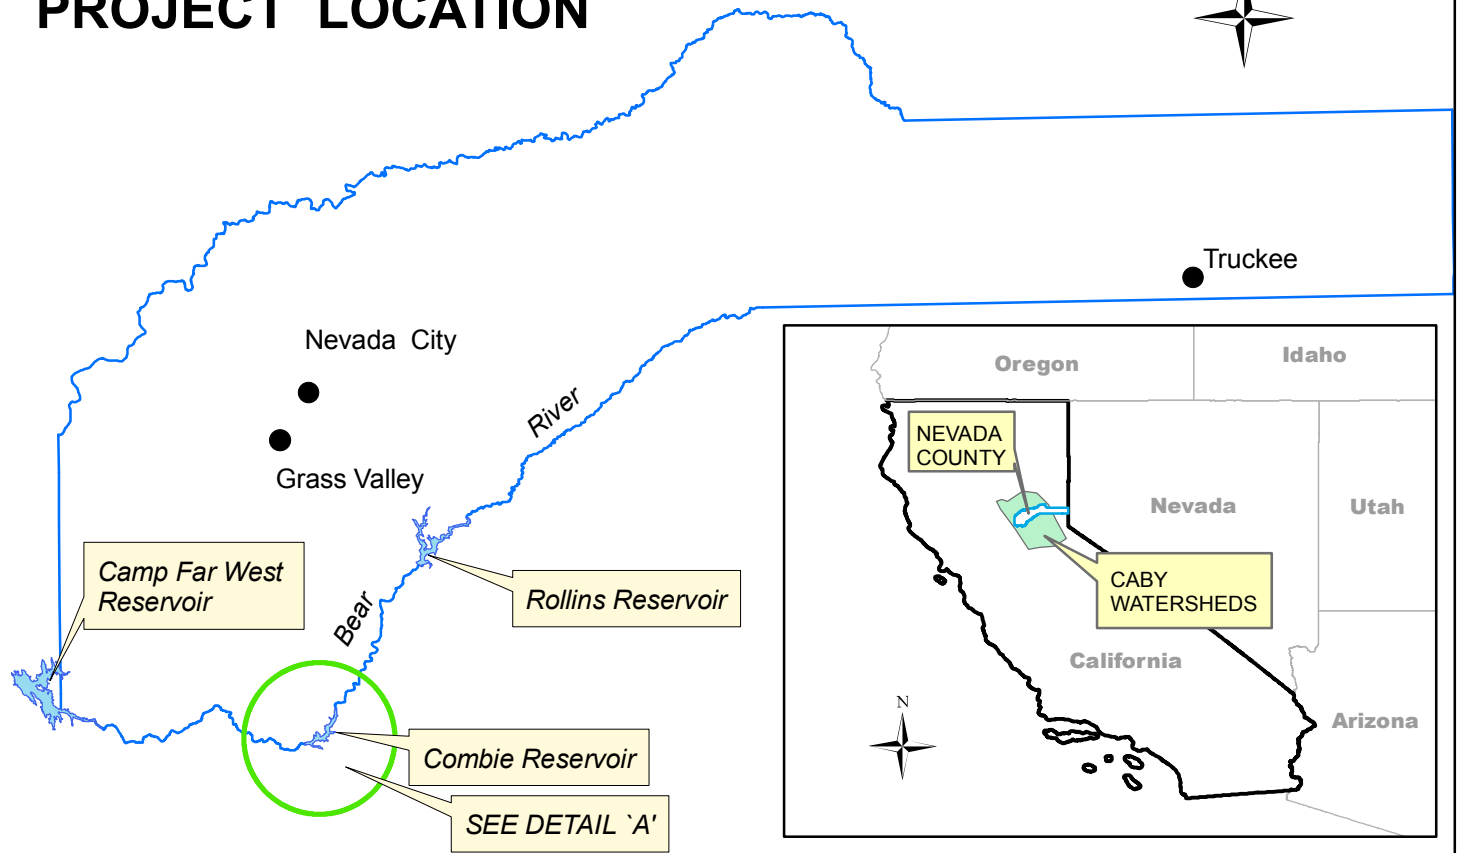

PROJECT LOCATION

S:\ArcView\Mercury Removal from Combie Loc.mxd

Job Title: **COMBIE RESERVOIR SEDIMENT AND MERCURY REMOVAL PROJECT**

Date: December 2007

Drawn By: C. Holman

NEVADA IRRIGATION DISTRICT

NEVADA COUNTY -- PLACER COUNTY
GRASS VALLEY, CALIFORNIA

Scale: No Scale

Sheet: 1 of 1

Figure 1